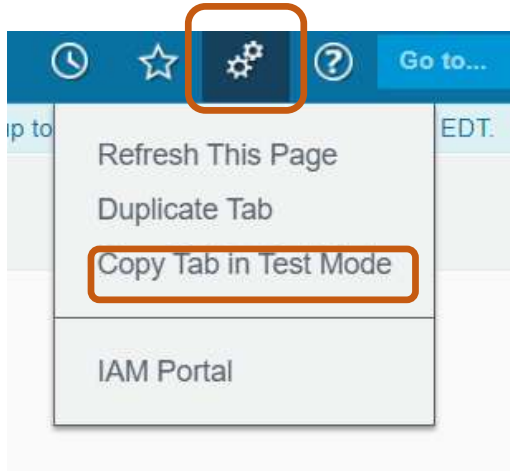

- Click the Gear Icon at the top of the screen on the far right
- At the drop down, select “Copy Tab in Test Mode”
- The Test Environment will open in another tab, as shown below.